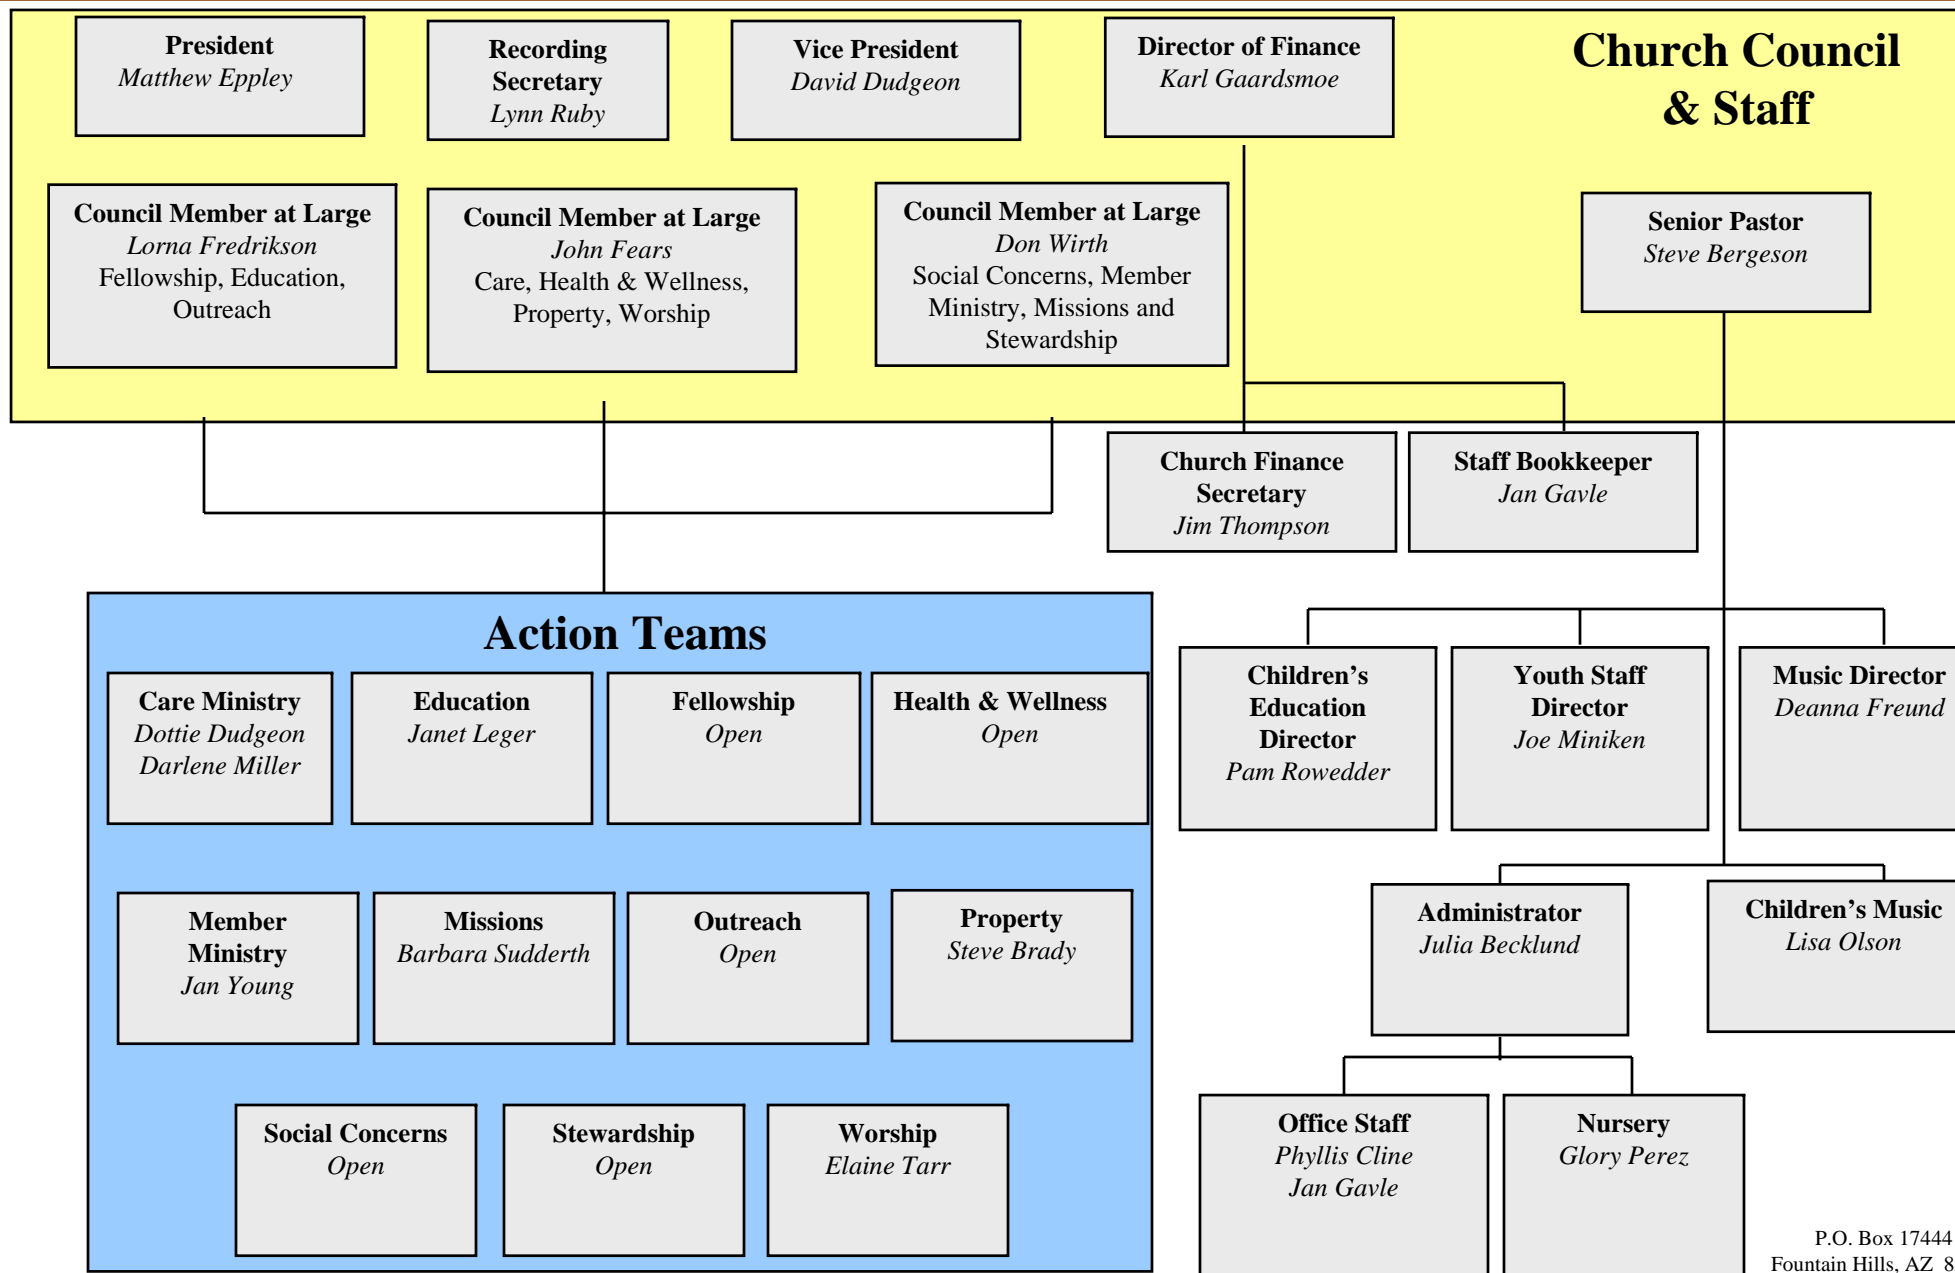

Shepherd of the Hills Lutheran Church

P.O. Box 17444
 Fountain Hills, AZ 85269
 (480) 837-9532
 www.sothaz.com